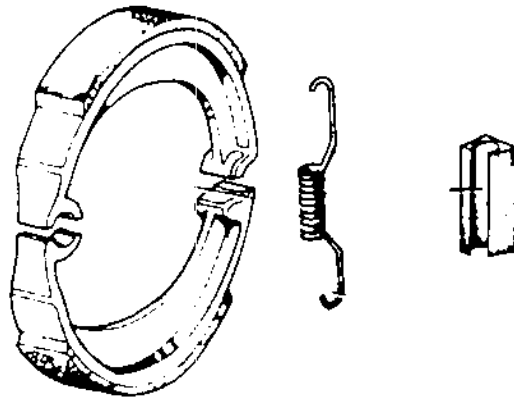

Service-Information Motorcycle

©BMW of N.A.
Service Department

Group: 34
Brakes

February 1990
34 021 90
(2395)

For USA Only

Rear Drum Brake Shoes - All Models from 1981 on, except R80G/S

A new part number for asbestos-free brake shoes has been introduced for all rear drum brake models from model year 1981 and onward, with the exception of the R80 G/S (1981 - 1986).

This part number is a kit containing upper and lower brake shoes, 2 brake return springs, and a rubber absorber which can now be installed on the rear return spring in order to reduce the vibration of the spring which causes the squealing noise during braking.

Part Number 34 21 2 310 523

Refer to Service Information bulletins: 34 013 88 (2296) and 34 011 86 (2230) for additional information.

Very truly yours,

BMW of North America, Inc.

Frank Stevens
National Service Manager
Motorcycle Group